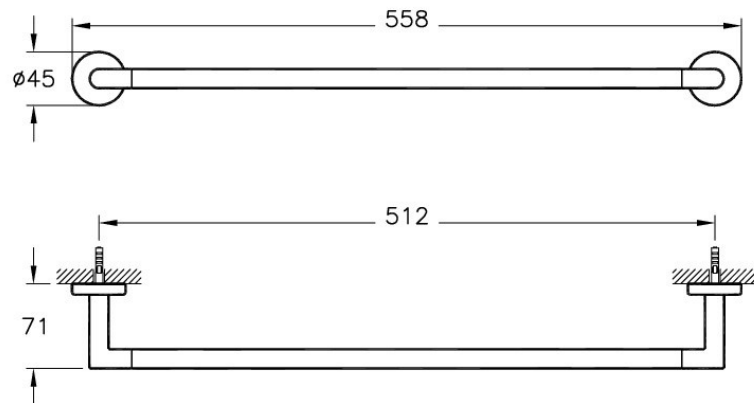

# VitrA

Description Minimax Towel Holder

Code A44784EXP  
Installation Type Standard  
Coating Chrome  
Material Brass  
Colour Chrome

VitrA retains the right to change details about the products and technical specifications without prior notice.