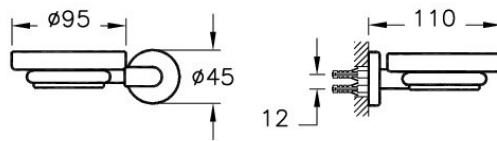

# VitrA

Description Minimax Soap Dish

Code A44777EXP  
Installation Type Standard  
Coating Chrome  
Material Glass-Brass  
Colour Chrome

VitrA retains the right to change details about the products and technical specifications without prior notice.