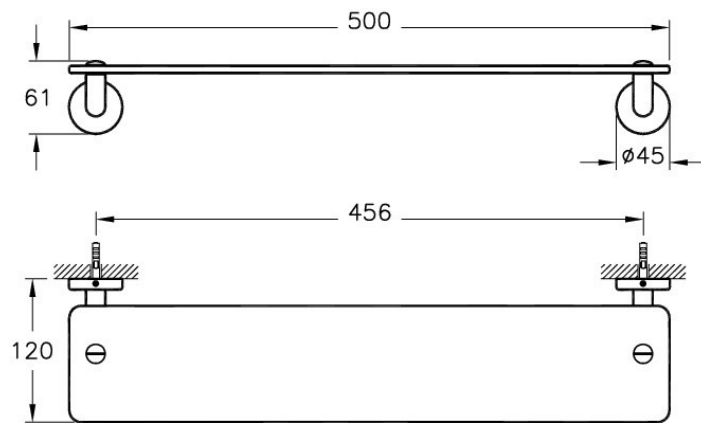

# VitrA

Description	Minimax Shelf
Code	A44776EXP
Installation Type	Standard
Coating	Chrome
Material	Security Glass
Colour	Chrome

VitrA retains the right to change details about the products and technical specifications without prior notice.