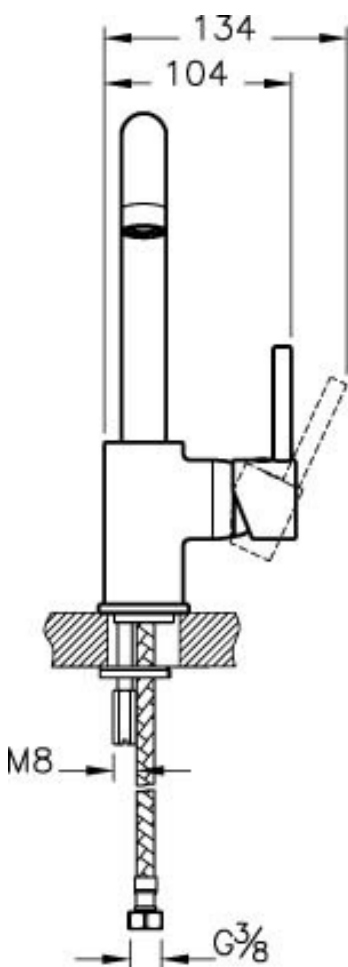

Description

Minimax S Basin Mixer (Swivel Spout)

Code

A41999EXP

Faucet Type

Standard

Installation Type

Standard

Coating

Chrome

Cartridge

35 mm Cartridge Flow and Temperature Adjustable

Aerator

Cache Aerator

Colour

Chrome