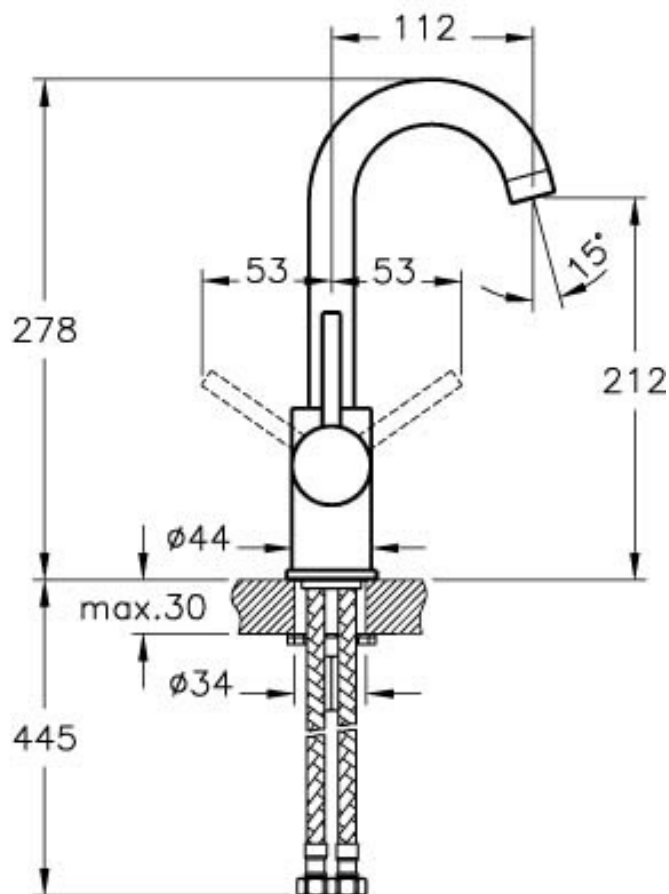

Description

Minimax S Basin Mixer (Swivel Spout)

Code

A41999EXP

Faucet Type

Standard

Installation Type

Standard

Coating

Chrome

Cartridge

35 mm Cartridge Flow and Temperature Adjustable

Aerator

Cache Aerator

Colour

Chrome