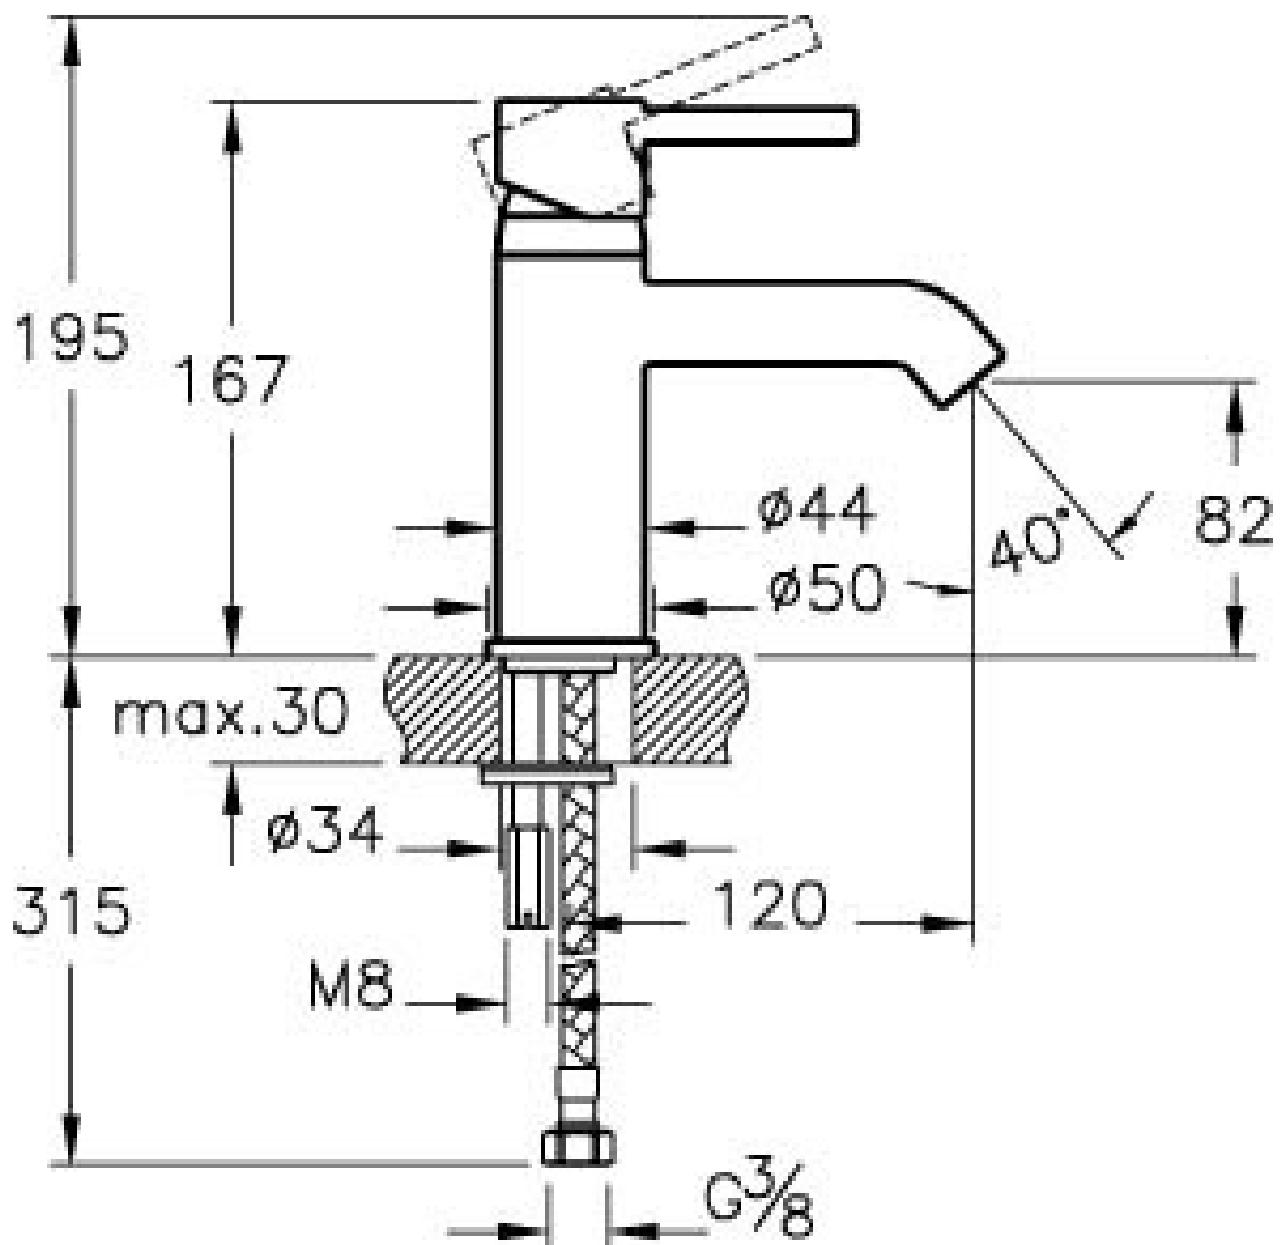

Description	Minimax S Basin Mixer
Code	A41984EXP
Faucet Type	Standard
Installation Type	Standard
Product Properties	Energy Saving
Blue Life	Yes
Working Pressure	0,5-10 Bar (Recommended 3-5 Bar)
EPD	Yes
Coating	Chrome
Cartridge	35 mm Cartridge Flow and Temperature Adjustable
Aerator	Cache Aerator
Colour	Chrome