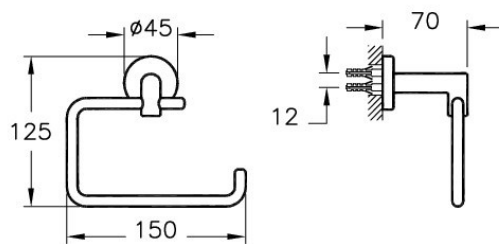

VitrA

Description

Minimax Roll Holder

Code

A44796EXP

Installation Type

Standard

Coating

Matt Chrome-Gold

Material

Brass

Colour

Chrome

VitrA retains the right to change details about the products and technical specifications without prior notice.