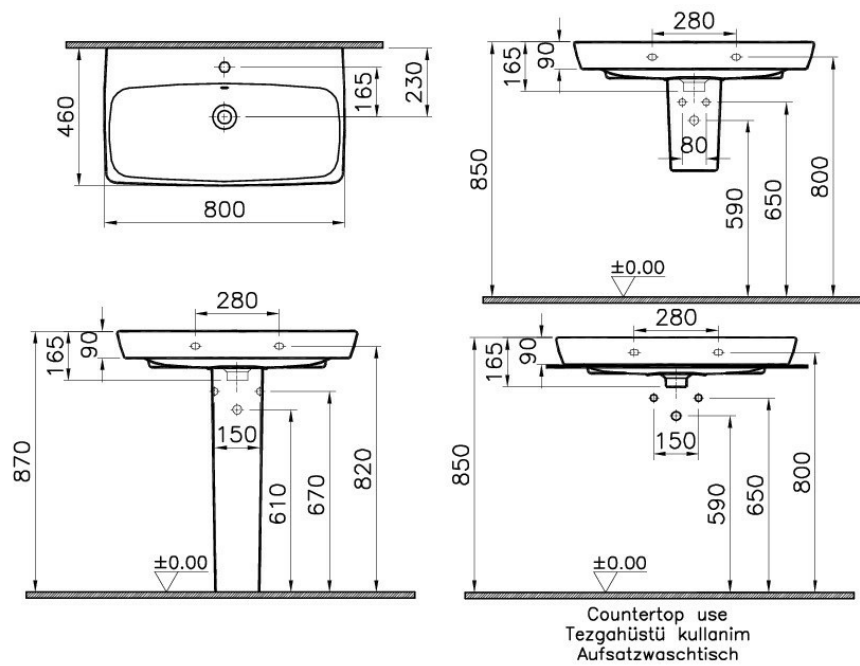

Description Metropole WashBasin, 80cm

Code	5663B003-0001
Tap Hole Option	Middle Tap Hole
Countertop Usage	Not Suitable
Overflow Hole	With Hole
CE	Yes
Material	Fine Fire Clay
Compatible Products	4456 ++++ Trap Cover
VitrAclean	No
Dimensions	80
Colour	White