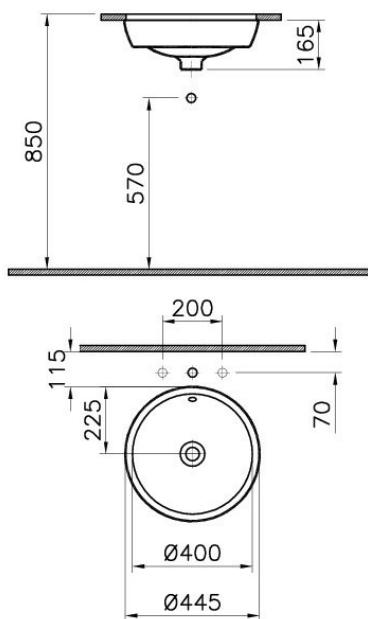

Description Metropole Undercounter Round Bowl, 42cm, without Tap Hole, with Overflow Hole

Code 5940B003-1082
 Tap Hole Option Without Tap Hole
 Overflow Hole With Hole
 VitrAclean No
 Dimensions 42
 Colour White