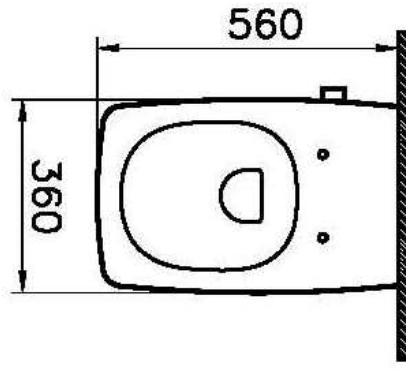

Description Metropole Rim-Ex Wall-Hung WC Pan, 56cm

Code	7672B003-0075
Washing Option	3/6 L
Built-In Stop Valve	Not available
VitrAfresh	Available
Bidet Nozzle Inlet	Without Nozzle
CE	Yes
WC Type	Wall Hung WC Pans
Material	Vitreous China
Compatible Products	90 ++++ Toilet Seat
VitrAclean	No
Product Properties	Easy Installation
Connection Type	Horizontal Outlet
Compatible VitrA Technologies	VitrAfresh
Colour	White
Width	36
Depth	56
Height	40

Gizli baglantı
 Concealed connection
 versteckte Verbindung

- * Duvar kalınlığına göre ilave boru gerekebilir.
- * Additional pipe may be required due to wall thickness
- * Ein zusätzliches Ablaufrohr ist je nach Wandstärke erforderlich