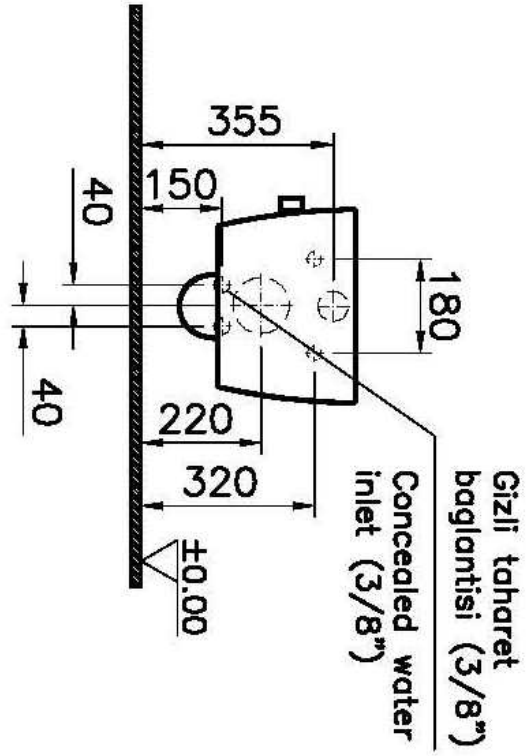

Description Metropole Rim-Ex Wall-Hung WC Pan, 56cm

Code	7672B003-0075
Washing Option	3/6 L
Built-In Stop Valve	Not available
VitrAfresh	Available
Bidet Nozzle Inlet	Without Nozzle
CE	Yes
WC Type	Wall Hung WC Pans
Material	Vitreous China
Compatible Products	90 ++++ Toilet Seat
VitrAclean	No
Product Properties	Easy Installation
Connection Type	Horizontal Outlet
Compatible VitrA Technologies	VitrAfresh
Colour	White
Width	36
Depth	56
Height	40

Gizli baglantı
 Concealed connection
 versteckte Verbindung

- * Duvar kalınlığına göre ilave boru gerekebilir.
- * Additional pipe may be required due to wall thickness
- * Ein zusätzliches Ablaufrohr ist je nach Wandstärke erforderlich