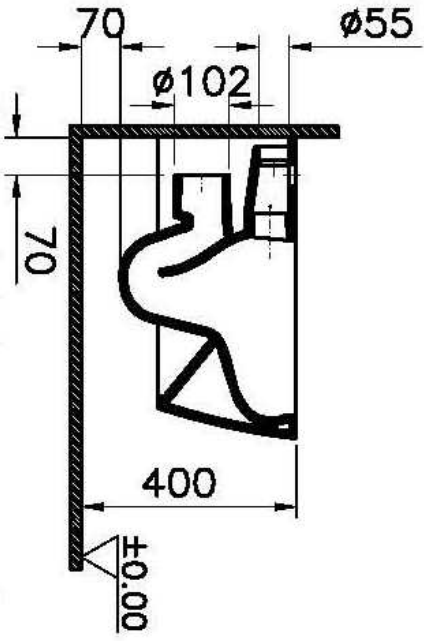

Description Metropole Rim-Ex Wall-Hung WC Pan, 56cm

Code	7672B003-0075
Washing Option	3/6 L
Built-In Stop Valve	Not available
VitrAfresh	Available
Bidet Nozzle Inlet	Without Nozzle
CE	Yes
WC Type	Wall Hung WC Pans
Material	Vitreous China
Compatible Products	90 ++++ Toilet Seat
VitrAclean	No
Product Properties	Easy Installation
Connection Type	Horizontal Outlet
Compatible VitrA Technologies	VitrAfresh
Colour	White
Width	36
Depth	56
Height	40

Gizli baglantı
 Concealed connection
 versteckte Verbindung

- * Duvar kalınlığına göre ilave boru gerekebilir.
- * Additional pipe may be required due to wall thickness
- * Ein zusätzliches Ablaufrohr ist je nach Wandstärke erforderlich