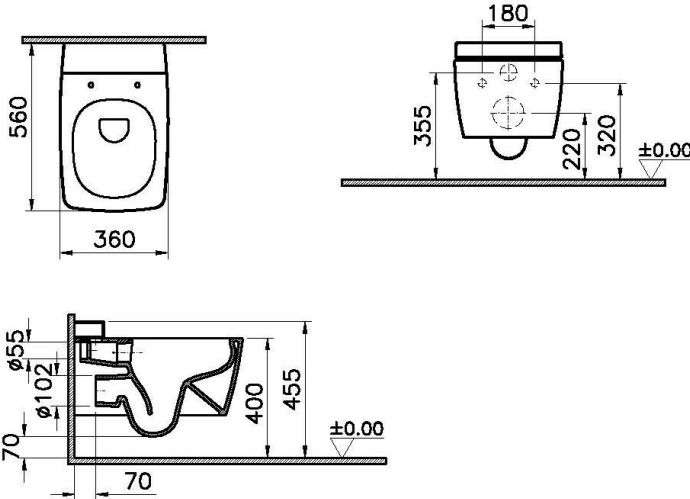

Description Metropole Rim-Ex Wall-Hung WC, 56cm, Vitreous Fresh, without Bidet Pipe

Code 7672B003-1086  
 Product Properties Rim-ex  
 Connection Type Horizontal Outlet  
 Compatible Products 90-003-001  
 VitrAclean No  
 Colour White

\*Duvar kalınlıgına göre ilave boru gerekebilir.  
 \*Additional pipe may be required due to wall thickness  
 \*Ein zusätzliches Ablaufrohr ist je nach Wandstärke erforderlich