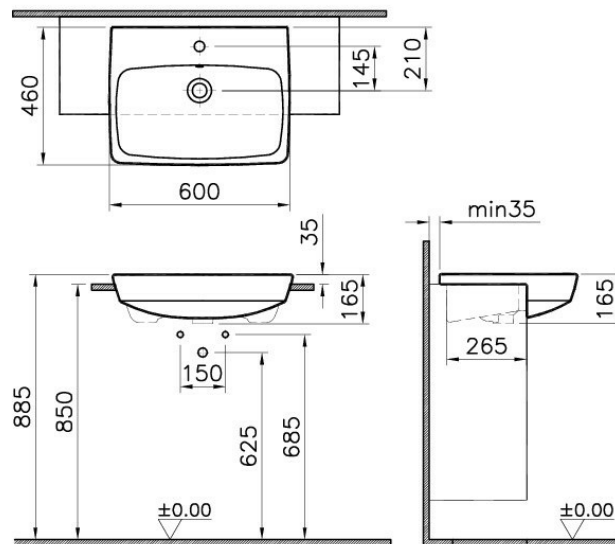

Description Metropole Recessed Basin with Middle Tap Hole, with Side Holes

Code 5679B003-0001
 Tap Hole Option Middle Tap Hole
 Material Ceramic
 Compatible Products 6397L003-0159
 VitrAclean No
 Colour White