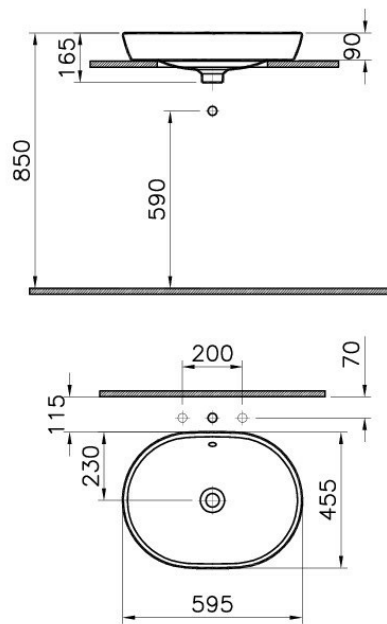

Description Metropole Countertop Round Bowl, 60cm, without Tap Hole, with Overflow Hole

Code 5942B003-0012
 Tap Hole Option Without Tap Hole
 Overflow Hole With Hole
 VitrAclean No
 Dimensions 60
 Colour White