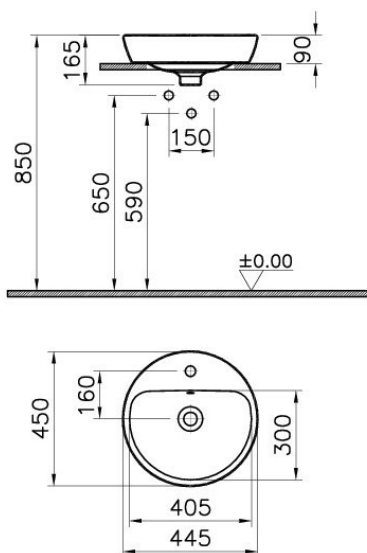

Description Metropole Countertop Round Bowl, 45cm, with Tap Hole, without Overflow Hole

Code 5941B003-0001
 Tap Hole Option Middle Tap Hole
 Overflow Hole With Hole
 VitrAclean No
 Dimensions 45
 Colour White