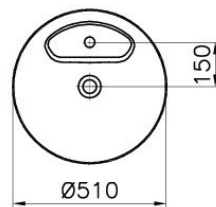

Description Memoria Round WashBasin, 50cm, Matte White

Code 5880B401-0041

Free Assembly Yes

Dimensions 50

Colour Matt White

VitrA retains the right to change details about the products and technical specifications without prior notice.