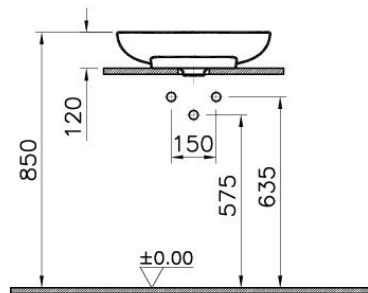

Description Memoria Round WashBasin, 50cm, Matte White

Code 5880B401-0041

Free Assembly Yes

Dimensions 50

Colour Matt White

VitrA retains the right to change details about the products and technical specifications without prior notice.