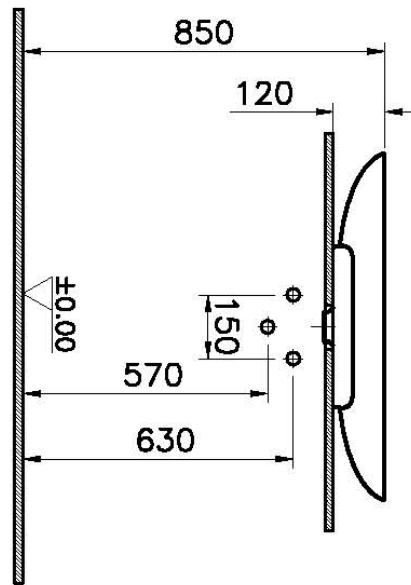

Description	Memoria Rectangular WashBasin, 85cm, Matte White
-------------	--

Code	5882B401-0041
Tap Hole Option	One Tap Hole
Material	Ceramic
Free Assembly	Yes
Dimensions	80
Colour	Matt White

VitrA retains the right to change details about the products and technical specifications without prior notice.