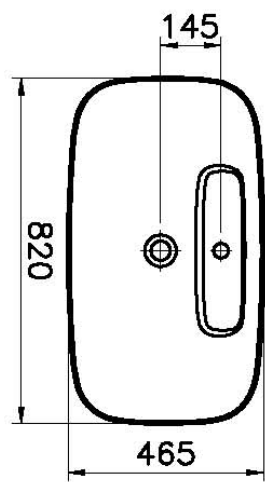

Description	Memoria Rectangular WashBasin, 85cm, Matte White
-------------	--

Code	5882B401-0041
Tap Hole Option	One Tap Hole
Material	Ceramic
Free Assembly	Yes
Dimensions	80
Colour	Matt White

VitrA retains the right to change details about the products and technical specifications without prior notice.