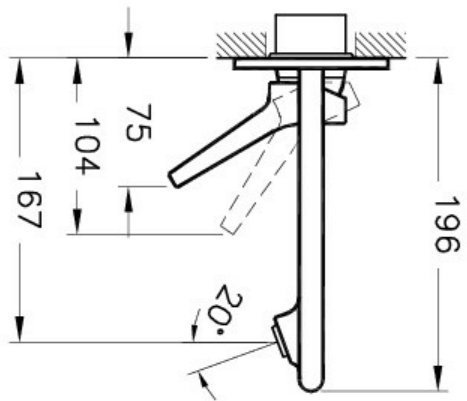

Description	Memoria Built In Basin Mixer (Exposed Part)
Code	A42345EXP
Installation Type	Built-in
Product Properties	Extra Water Saving
Water Label	A
Breem	7
Working Pressure	0,5-10 Bar (Recommended 3-5 Bar)
DGNB	2
EPD	Yes
Coating	Chrome
Cartridge	35 mm Cartridge Flow and Temperature Adjustable
Lead	9
Aerator	Cache Silicone Aerator
Water Saving Amount	3
Colour	Chrome