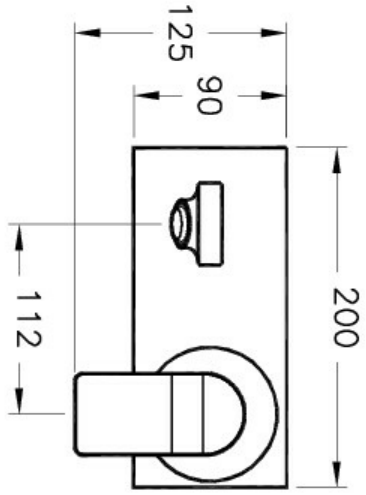

Description	Memoria Built In Basin Mixer (Exposed Part)
Code	A42345EXP
Installation Type	Built-in
Product Properties	Extra Water Saving
Water Label	A
Breem	7
Working Pressure	0,5-10 Bar (Recommended 3-5 Bar)
DGNB	2
EPD	Yes
Coating	Chrome
Cartridge	35 mm Cartridge Flow and Temperature Adjustable
Lead	9
Aerator	Cache Silicone Aerator
Water Saving Amount	3
Colour	Chrome