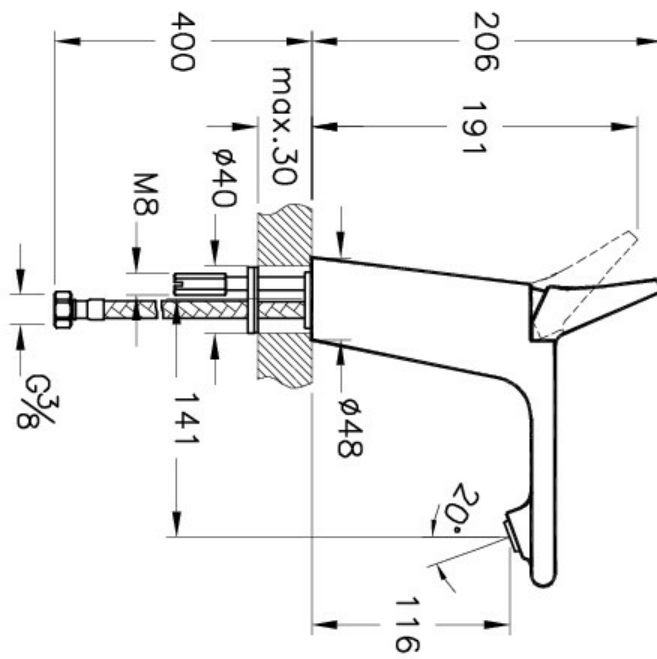

Description	Memoria Basin Mixer
Code	A42329EXP
Faucet Type	Standard
Installation Type	Standard
Product Properties	Extra Water Saving
Water Label	A
Breeam	7
Working Pressure	0,5-10 Bar (Recommended 3-5 Bar)
DGNB	2
EPD	Yes
Coating	Chrome
Cartridge	35 mm Cartridge Flow and Temperature Adjustable
Lead	9
Aerator	Cache Silicone Aerator
Water Saving Amount	3
Colour	Chrome