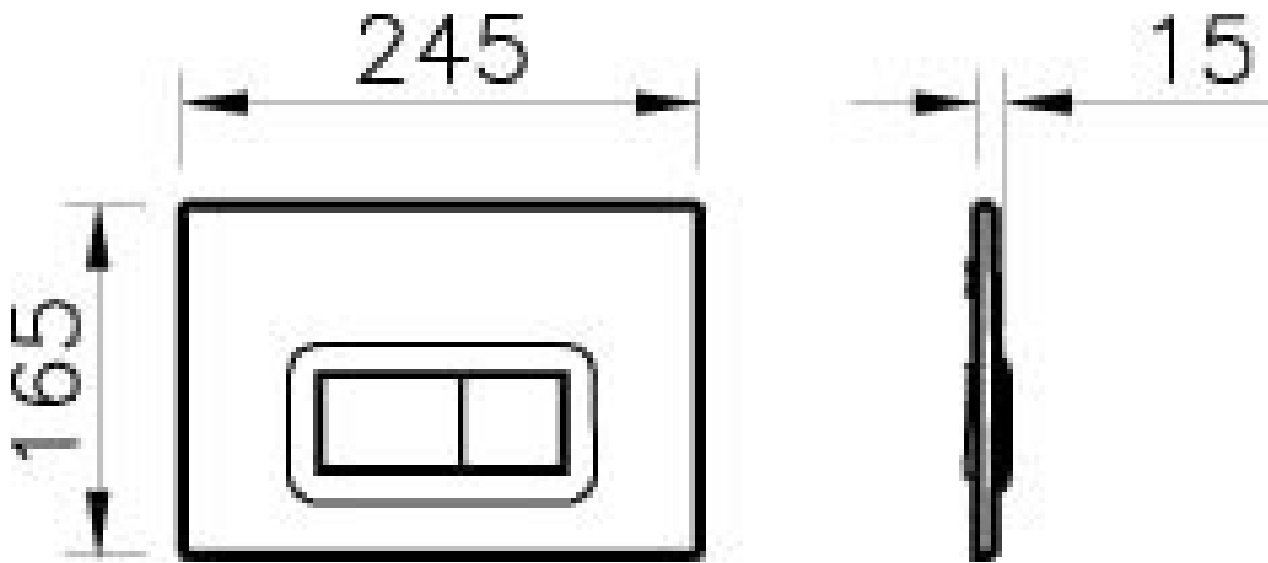

Description Loop R Mechanic Control Panel (Abs, Plastic)

Code 740-0600  
Control Method Dual Flush  
Material ABS Plastic  
Compatible Concealed Cistern 740-XXXX-XX / 742-XXXX-XX  
Colour High Gloss White