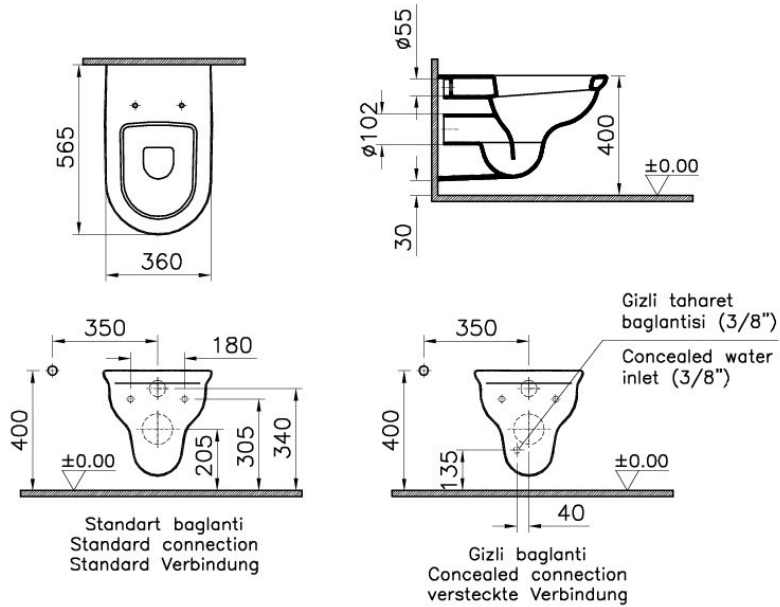

VitrA

Description

Kemer Wall-Hung Wc Pan

Code

6270L003-0075

Connection Type

Horizontal Outlet

Bidet Nozzle Inlet

Without Nozzle

VitrAclean

No

Colour

White

VitrA retains the right to change details about the products and technical specifications without prior notice.