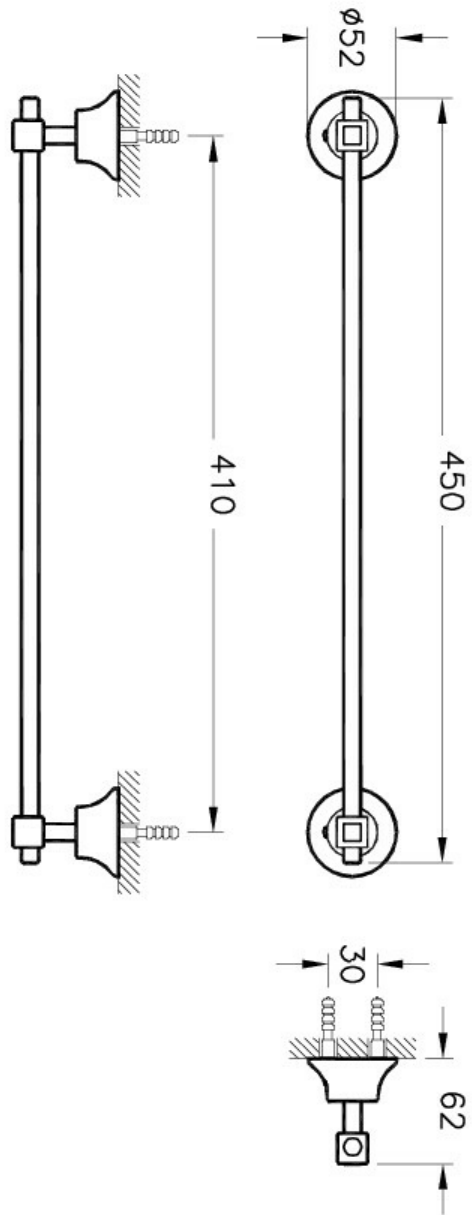

---

Description Juno Crystals From Swarovski Elements Towel Holder

---

Code A44242EXP  
Installation Type Standard  
Product Properties Custom Size Option  
Coating Matt Chrome-Gold  
Material Glass-Brass  
Colour Chrome