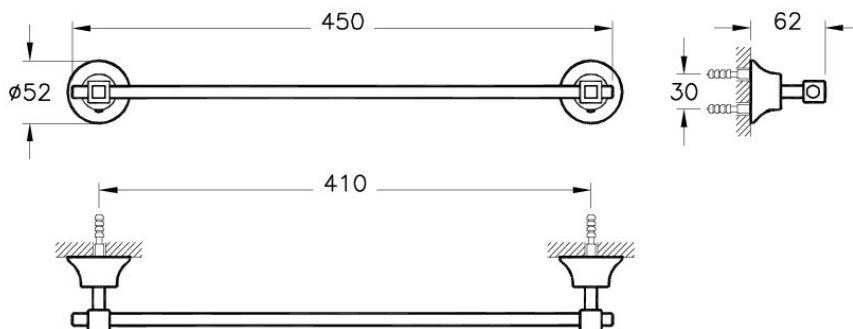

Description Juno Crystals From Swarovski Elements Towel Holder

Code A4424223EXP
 Installation Type Standard
 Product Properties Custom Size Option
 Coating Matt Chrome
 Material Glass-Brass
 Colour Gold