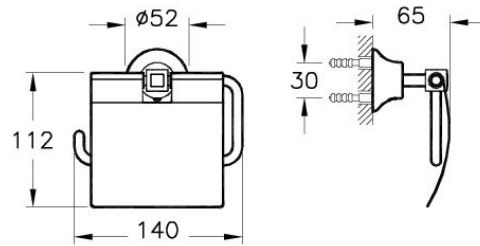

Description Juno Crystals From Swarovski Elements Roll Holder  
-with Cover

Code A4424623EXP  
 Installation Type Standard  
 Coating Matt Chrome  
 Material Glass-Brass  
 Colour Gold

VitrA retains the right to change details about the products and technical specifications without prior notice.