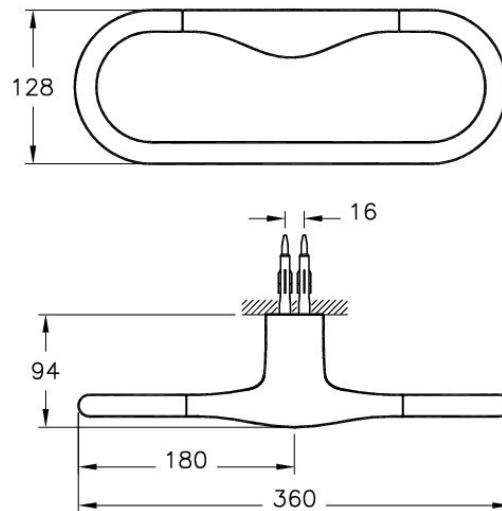

Description Istanbul Towel Ring

Code A4800823EXP  
Product Properties Custom Size Option  
Coating Gold  
Material Brass  
Installation Type Standard  
Colour Gold

VitrA retains the right to change details about the products and technical specifications without prior notice.