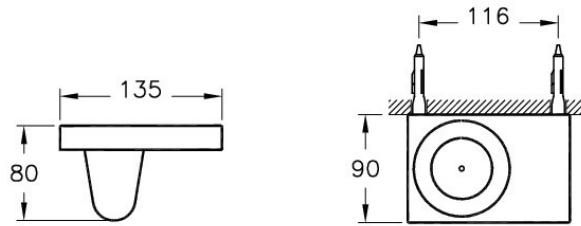

Description Istanbul Toothbrush Holder

Code A4801723EXP
Installation Type Standard
Coating Gold
Material Brass
Colour Gold

VitrA retains the right to change details about the products and technical specifications without prior notice.