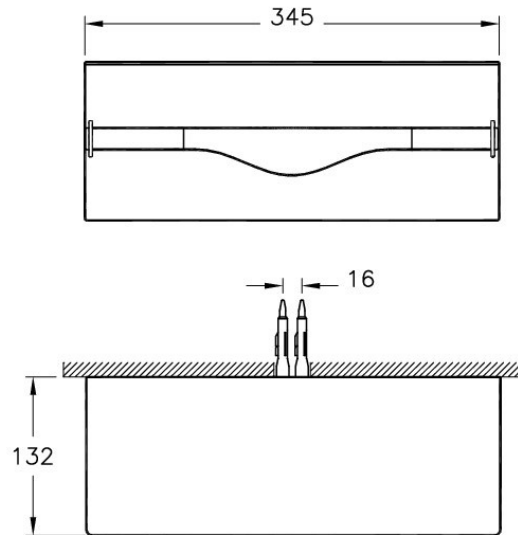

Description Istanbul Roll Holder - Double

Code A4801623EXP
Installation Type Standard
Coating Gold
Material Brass
Colour Gold

VitrA retains the right to change details about the products and technical specifications without prior notice.