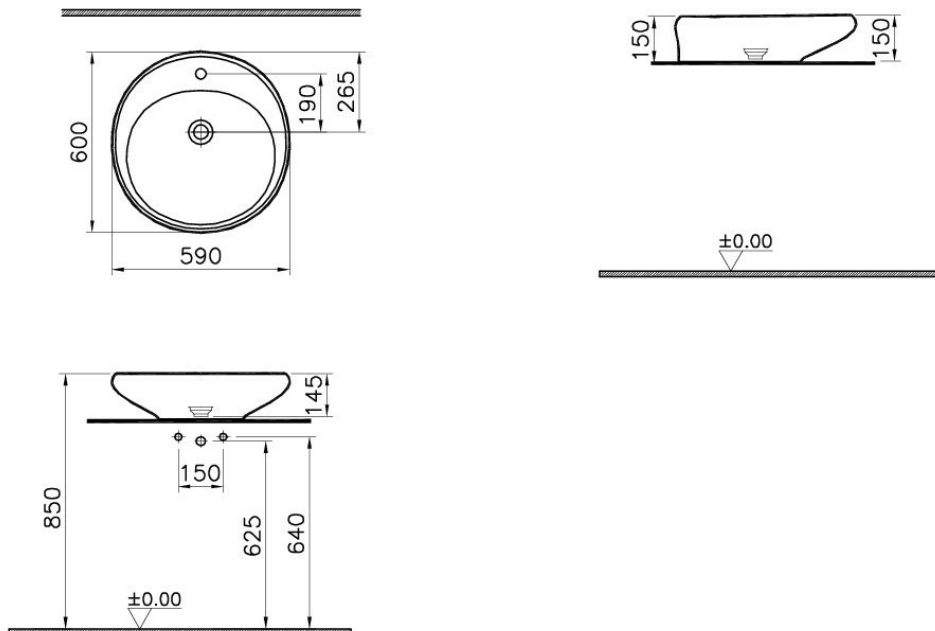

Description Istanbul Bowl Basin 60cm

Code 4279B003-0041
Tap Hole Option Middle Tap Hole
Compatible VitrA Technologies VitrAclean
VitrAclean No
Dimensions 60
Colour White

VitrA retains the right to change details about the products and technical specifications without prior notice.