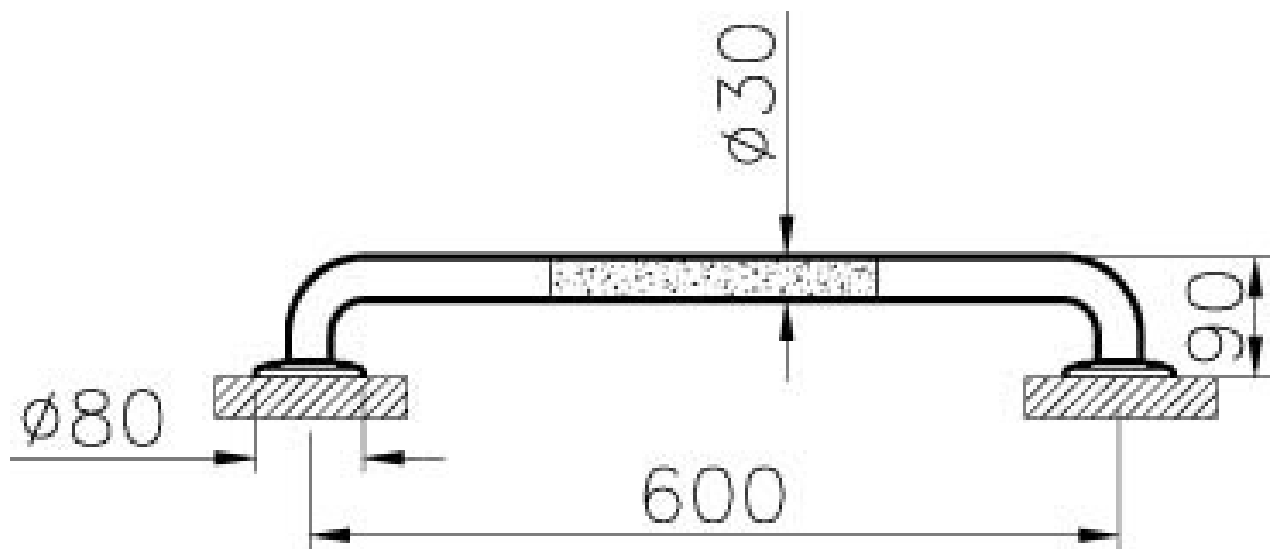

VitrA

Description Grab Rail, 60 cm

Code 320-3010

Product Properties Accessible Bathrooms

Colour Grey

VitrA retains the right to change details about the products and technical specifications without prior notice.