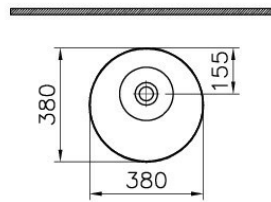

VitrA

Description Geo Round Bowl, 38 cm without Tap Hole, without Overflow Hole

Code 4421B003-0016
Tap Hole Option Without Tap Hole
CE Yes
Material Fine Fire Clay
VitrAclean No
Dimensions 38
Colour White