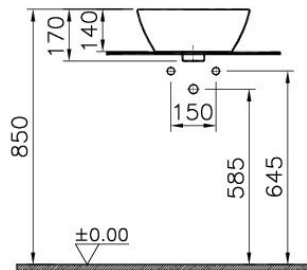

VitrA

Description Geo Round Bowl, 38 cm without Tap Hole, without Overflow Hole

Code 4421B003-0016
Tap Hole Option Without Tap Hole
CE Yes
Material Fine Fire Clay
VitrAclean No
Dimensions 38
Colour White