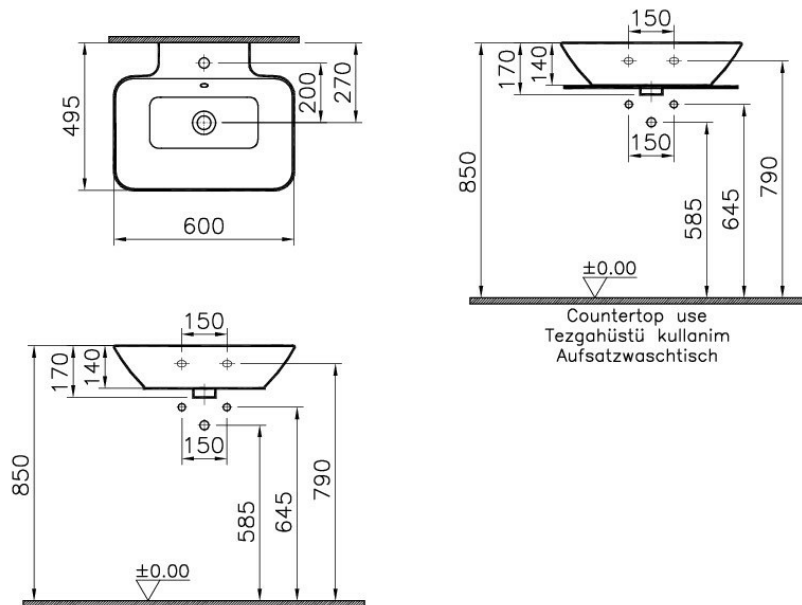

VitrA

Description Geo Rectangular Washbasin, 60 cm

Code	4426B003-0001
Tap Hole Option	Middle Tap Hole
Shape	Rectangular
Countertop Usage	Suitable
Overflow Hole	With Hole
CE	Yes
Material	Fine Fire Clay
VitrAclean	No
Dimensions	60
Colour	White
Width	60
Depth	49,5
Height	17