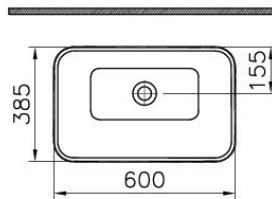

VitrA

Description Geo Rectangular Bowl, 60 cm without Tap Hole, without Overflow Hole

Code 4425B003-0016
Tap Hole Option Without Tap Hole
CE Yes
Material Fine Fire Clay
VitrAclean No
Dimensions 60
Colour White