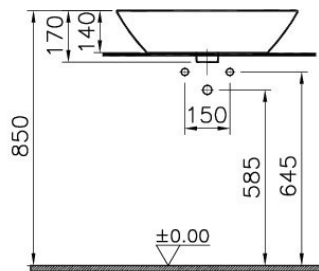

VitrA

Description Geo Rectangular Bowl, 60 cm without Tap Hole, without Overflow Hole

Code 4425B003-0016
Tap Hole Option Without Tap Hole
CE Yes
Material Fine Fire Clay
VitrAclean No
Dimensions 60
Colour White