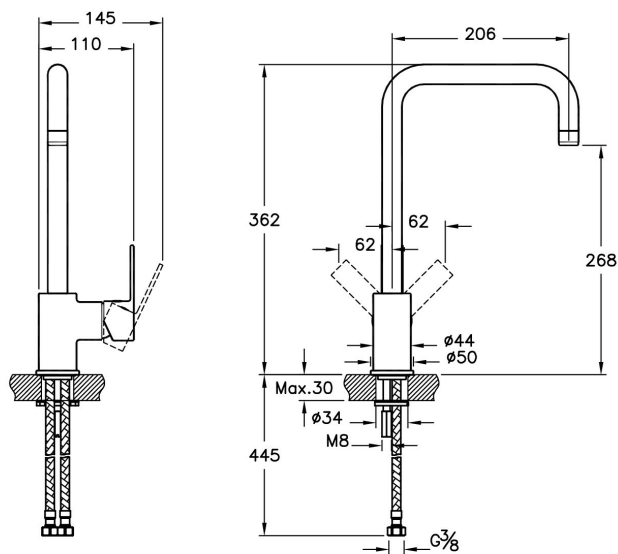

Description	Flo S Sink Mixer
Code	A42103EXP
Installation Type	Standard
Product Properties	Energy Saving
Blue Life	Yes
Working Pressure	0,5-10 Bar (Recommended 3-5 Bar)
EPD	Yes
Coating	Chrome
Cartridge	35 mm Cartridge Flow and Temperature Adjustable
Aerator	Cache Aerator
Colour	Chrome