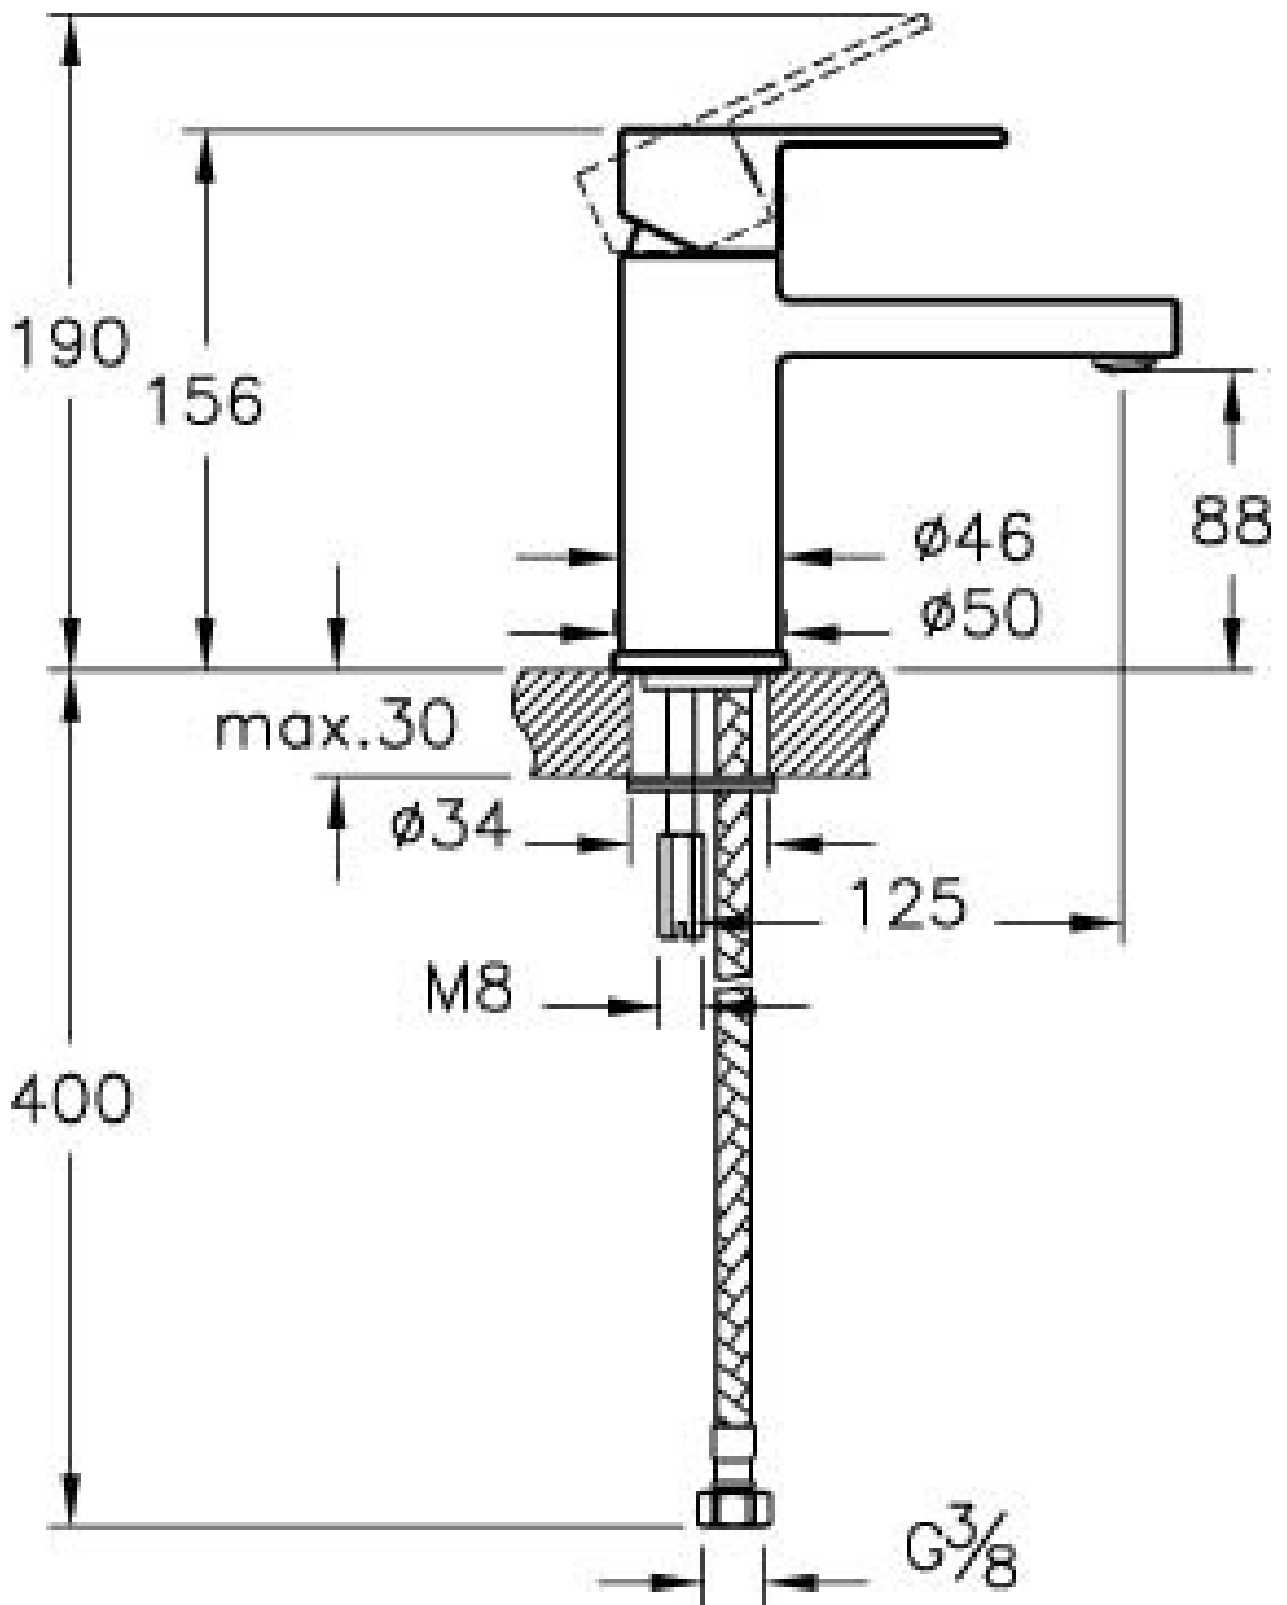

Description	Flo S Basin Mixer
Code	A41936EXP
Faucet Type	Standard
Installation Type	Standard
Product Properties	Energy Saving
Blue Life	Yes
Working Pressure	0,5-10 Bar (Recommended 3-5 Bar)
EPD	Yes
Coating	Chrome
Cartridge	35 mm Cartridge Temperature Adjustable
Aerator	Cache Aerator
Colour	Chrome