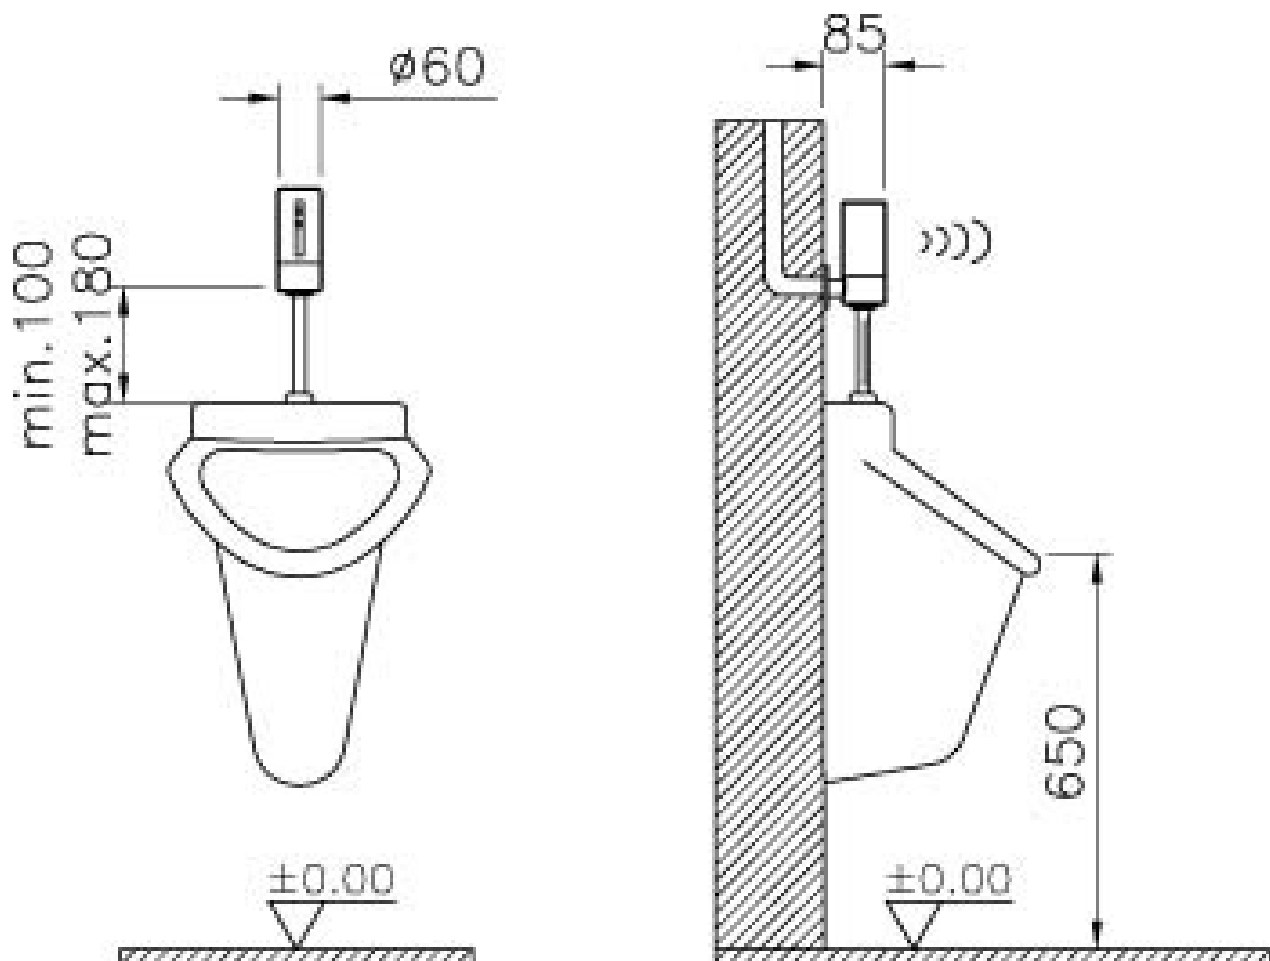

# VitrA

Description Electronic Urinal Flusher

Code 310-2340

Power Source Battery

Colour Chrome

Vitra retains the right to change details about the products and technical specifications without prior notice.