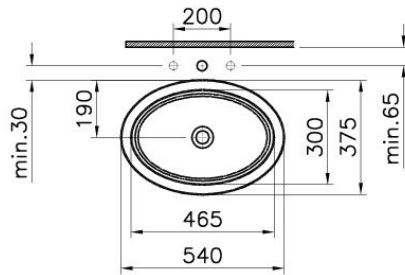

Description Efes Countertop Basin without Tap Hole, with Side Holes

Code 5801B003-0012  
 Tap Hole Option Without Tap Hole  
 Material Ceramic  
 Compatible Products A45148  
 VitrAclean No  
 Colour White