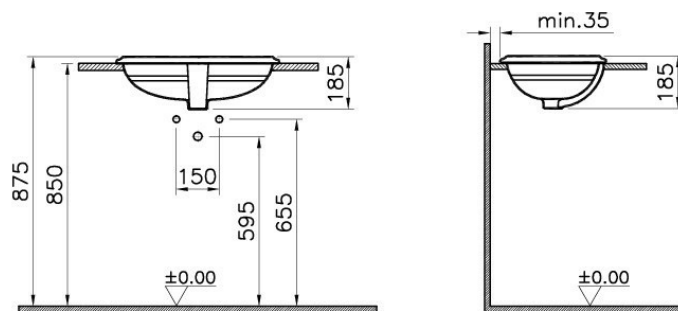

Description Efes Countertop Basin without Tap Hole, with Side Holes

Code 5801B003-0012  
 Tap Hole Option Without Tap Hole  
 Material Ceramic  
 Compatible Products A45148  
 VitrAclean No  
 Colour White