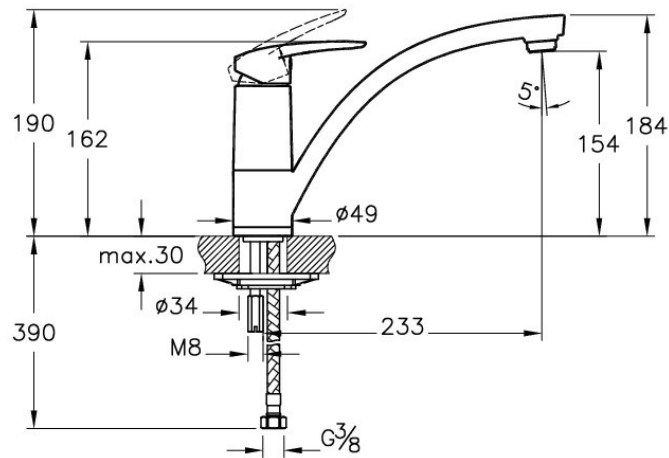

Description	Dynamic S Sink Mixer
Code	A42086EXP
Installation Type	Standard
Product Properties	Water Saving
Blue Life	Yes
Working Pressure	0,5-10 Bar (Recommended 3-5 Bar)
EPD	Yes
Coating	Chrome
Cartridge	35 mm Cartridge
Aerator	Swivel Honeycomb
Colour	Chrome