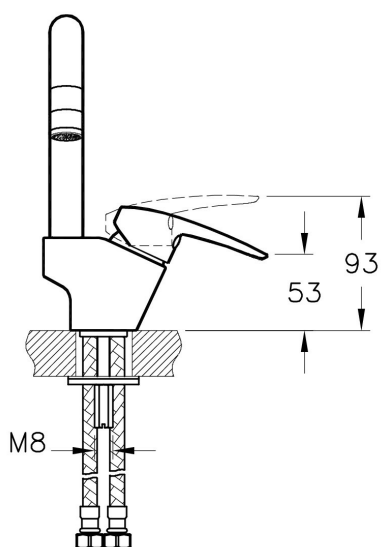

Description Dynamic S Basin Mixer (Swivel Spout)

Code	A42418EXP
Faucet Type	Standard
Installation Type	Standard
Product Properties	Water Saving
Blue Life	Yes
Working Pressure	0,5-10 Bar (Recommended 3-5 Bar)
EPD	Yes
Coating	Chrome
Cartridge	35 mm Cartridge
Aerator	Swivel Honeycomb
Colour	Chrome