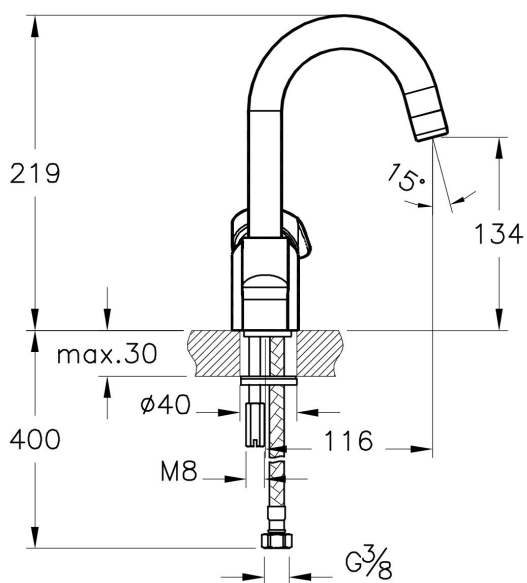

Description Dynamic S Basin Mixer (Swivel Spout)

Code	A42418EXP
Faucet Type	Standard
Installation Type	Standard
Product Properties	Water Saving
Blue Life	Yes
Working Pressure	0,5-10 Bar (Recommended 3-5 Bar)
EPD	Yes
Coating	Chrome
Cartridge	35 mm Cartridge
Aerator	Swivel Honeycomb
Colour	Chrome