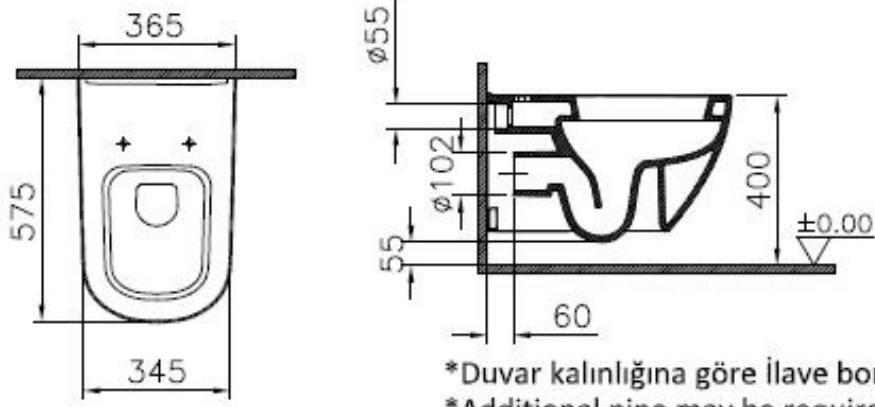

Description D-Light Wall-Hung WC Pan Lid (without Bidet Pipe)

Code	5910B003-0075
Connection Type	Horizontal Outlet
VitrAfresh	Not available
Bidet Nozzle Inlet	Without Nozzle
CE	Yes
Material	Ceramic
VitrAclean	No
Colour	White

*Duvar kalınlığına göre ilave boru gerekebilir
*Additional pipe may be required as to wall thickness