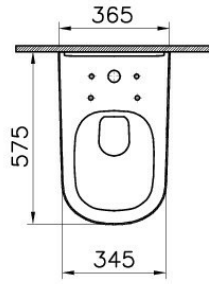

Description D-Light Rim-Ex Wall-Hung WC Pan Lid (without Bidet Pipe)

Code	5911B003-0075
Product Properties	Rim-ex
Connection Type	Horizontal Outlet
VitrAfresh	Not available
Bidet Nozzle Inlet	Without Nozzle
CE	Yes
Material	Ceramic
VitrAclean	No
Colour	White

* Duvar kalınlığına göre ilave boru gerekebilir
* Additional pipe may be required as to wall thickness