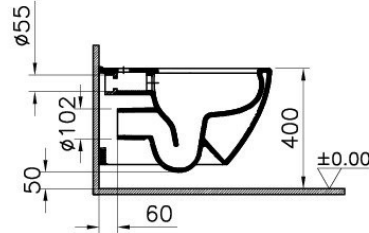

Description D-Light Rim-Ex Wall-Hung WC Pan Lid (without Bidet Pipe)

Code	5911B003-0075
Product Properties	Rim-ex
Connection Type	Horizontal Outlet
VitrAfresh	Not available
Bidet Nozzle Inlet	Without Nozzle
CE	Yes
Material	Ceramic
VitrAclean	No
Colour	White

* Duvar kalınlığına göre ilave boru gerekebilir
* Additional pipe may be required as to wall thickness