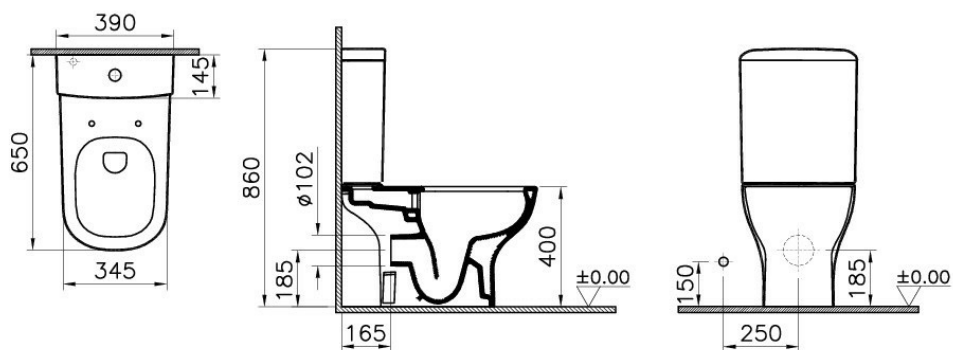

Description D-Light Rim-Ex Open Back Close-Coupled WC Pan (without Bidet Pipe)

Code 5915B003-0075
 Product Properties Rim-ex
 Connection Type Horizontal Outlet
 Bidet Nozzle Inlet Without Nozzle
 CE Yes
 Material Ceramic
 VitrAclean No
 Colour White