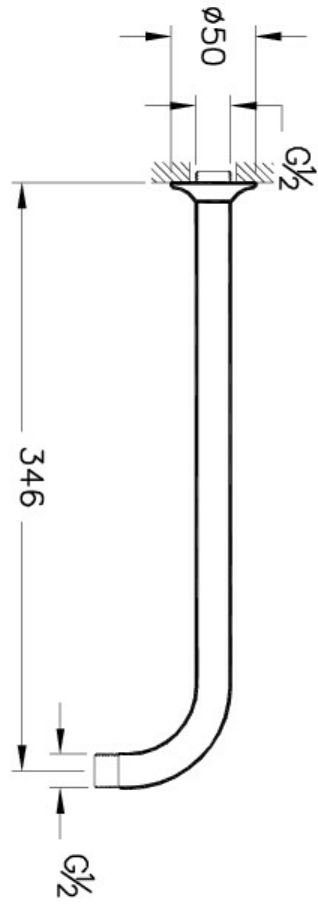

Description	Connection Pipe (Ceiling Mounted)
-------------	-----------------------------------

Code	A45652EXP
------	-----------

Colour	Chrome
--------	--------

VitrA retains the right to change details about the products and technical specifications without prior notice.