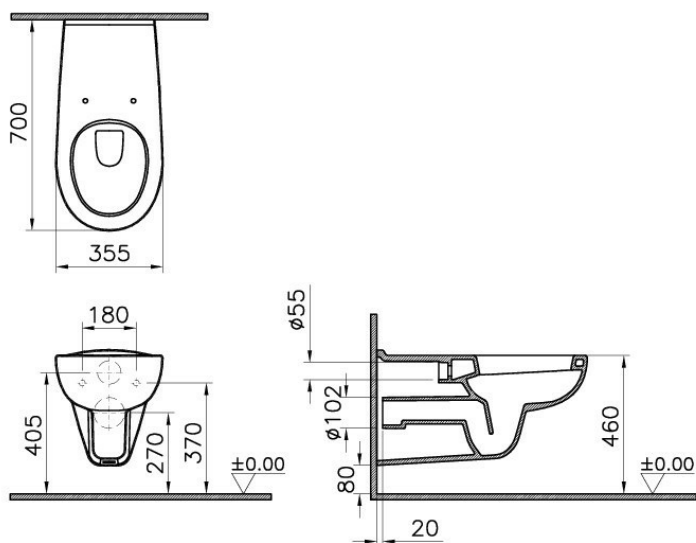

Description Conforma Special Needs Wall-Hung Wc Pan, 52 cm, High

Code	5813B003-0075
Bidet Nozzle Inlet	Without Nozzle
CE	Yes
Material	Ceramic
VitrAclean	No
Product Properties	Accessible Bathrooms
Connection Type	Horizontal Outlet
Dimensions	52
Colour	White