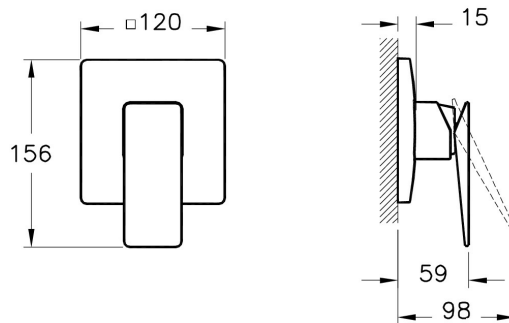

Description Brava Built-in Shower Mixer (Exposed Part)

Code A42396EXP
Installation Type Built-in
Working Pressure 0,5-10 Bar (Recommended 3-5 Bar)
Coating Chrome
Colour Chrome

VitrA retains the right to change details about the products and technical specifications without prior notice.