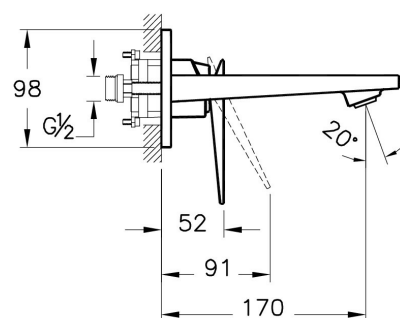

Description Brava Built-in Basin Mixer (Exposed Part)

Code	A42394EXP
Installation Type	Built-in
Water Label	A
Working Pressure	0,5-10 Bar (Recommended 3-5 Bar)
Coating	Chrome
Cartridge	35 mm Cartridge Flow and Temperature Adjustable
Aerator	Cache Silicone Aerator
Colour	Chrome