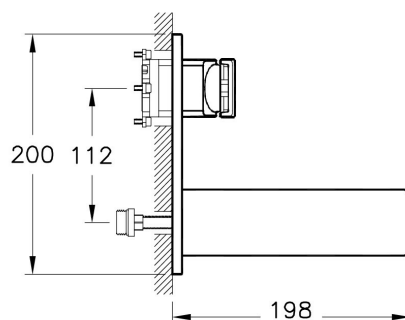

Description Brava Built-in Basin Mixer (Exposed Part)

Code	A42394EXP
Installation Type	Built-in
Water Label	A
Working Pressure	0,5-10 Bar (Recommended 3-5 Bar)
Coating	Chrome
Cartridge	35 mm Cartridge Flow and Temperature Adjustable
Aerator	Cache Silicone Aerator
Colour	Chrome