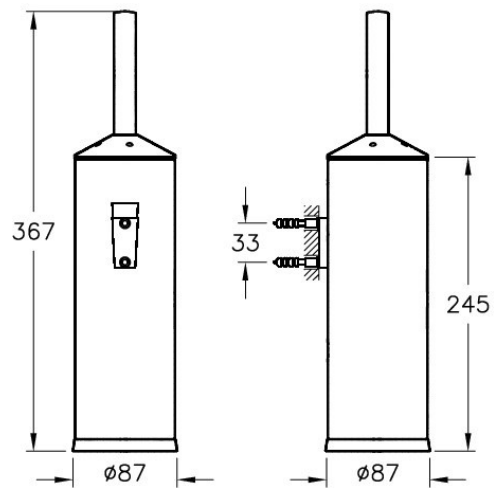

Description Arkitekta Wc Brush Holder

Code A44287EXP
Installation Type Wall Mounted
Coating Polished Stainless Steel
Material Stainless Steel
Colour Chrome

VitrA retains the right to change details about the products and technical specifications without prior notice.