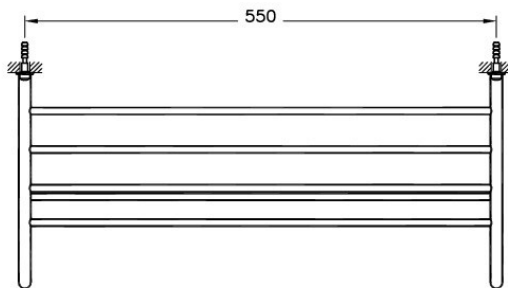

Description Arkitekta Towel Holder

Code A44373EXP  
Installation Type Standard  
Coating Matt Chrome-Gold  
Material Brass  
Colour Chrome

VitrA retains the right to change details about the products and technical specifications without prior notice.