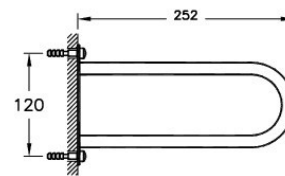

Description Arkitekta Towel Holder

Code A44373EXP  
Installation Type Standard  
Coating Matt Chrome-Gold  
Material Brass  
Colour Chrome

VitrA retains the right to change details about the products and technical specifications without prior notice.