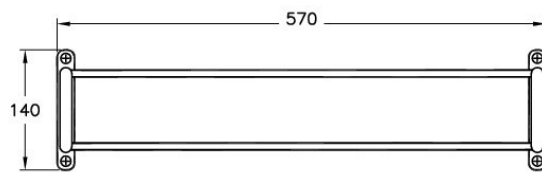

Description Arkitekta Towel Holder

Code A44373EXP  
Installation Type Standard  
Coating Matt Chrome-Gold  
Material Brass  
Colour Chrome

VitrA retains the right to change details about the products and technical specifications without prior notice.