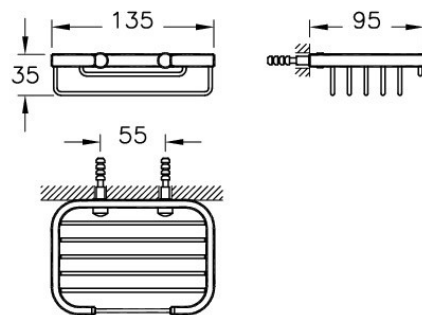

Description Arkitekta Sponge Basket

Code A44378EXP
Installation Type Standard
Coating Matt Chrome-Gold
Material Brass
Colour Chrome

VitrA retains the right to change details about the products and technical specifications without prior notice.