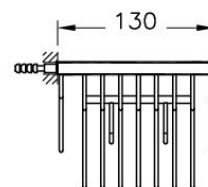

Description Arkitekta Sponge Basket

Code A44042EXP

Installation Type Standard

Coating Matt Chrome-Gold

Material Brass

Colour Chrome

VitroA retains the right to change details about the products and technical specifications without prior notice.