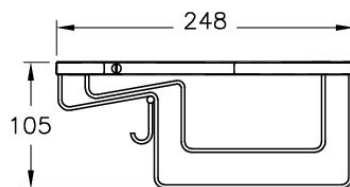

Description Arkitekta Sponge Basket

Code A44042EXP

Installation Type Standard

Coating Matt Chrome-Gold

Material Brass

Colour Chrome

VitroA retains the right to change details about the products and technical specifications without prior notice.