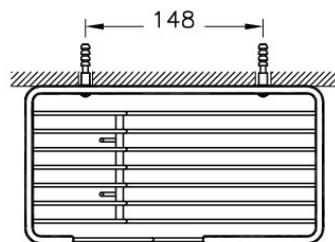

Description Arkitekta Sponge Basket

Code A44042EXP

Installation Type Standard

Coating Matt Chrome-Gold

Material Brass

Colour Chrome

VitroA retains the right to change details about the products and technical specifications without prior notice.