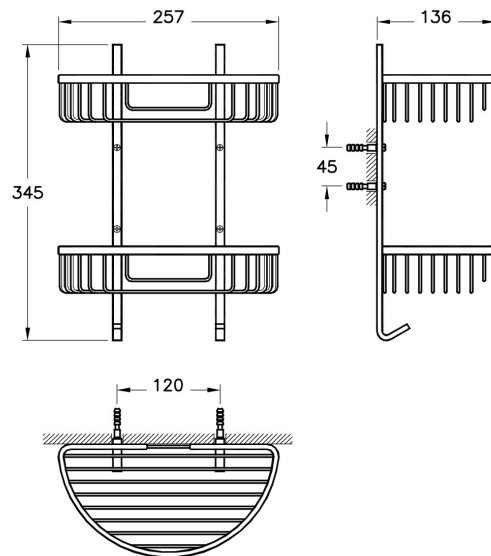

Description Arkitekta Sponge Basket (Double)

Code A44053EXP

Installation Type Standard

Coating Chrome

Material Brass

Colour Chrome

VitrA retains the right to change details about the products and technical specifications without prior notice.