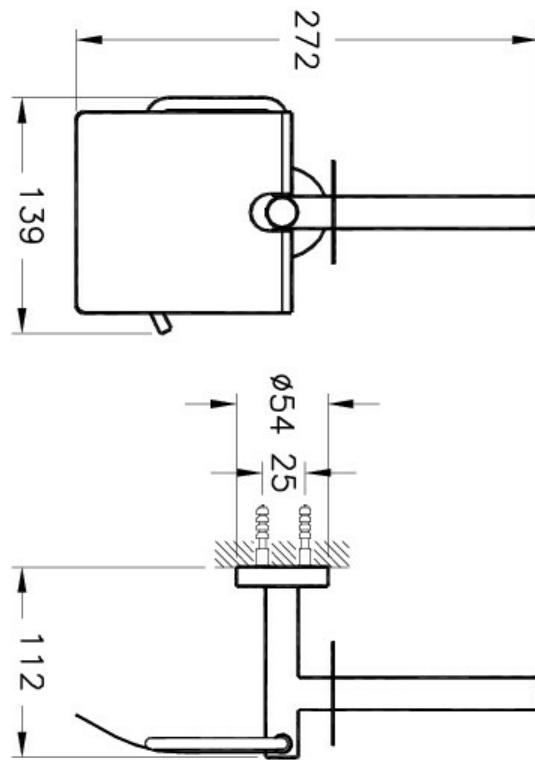

VitrA retains the right to change details about the products and technical specifications without prior notice.