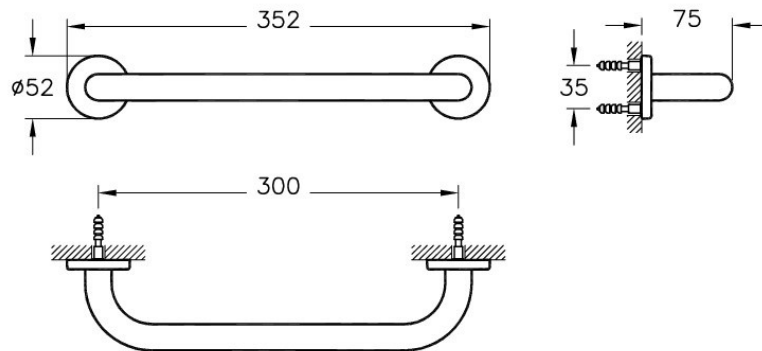

Description Arkitekta Grab Bar

Code A44375EXP
Installation Type Standard
Product Properties Load-Resistant
Coating Matt Chrome-Gold
Material Brass
Colour Chrome

VitrA retains the right to change details about the products and technical specifications without prior notice.